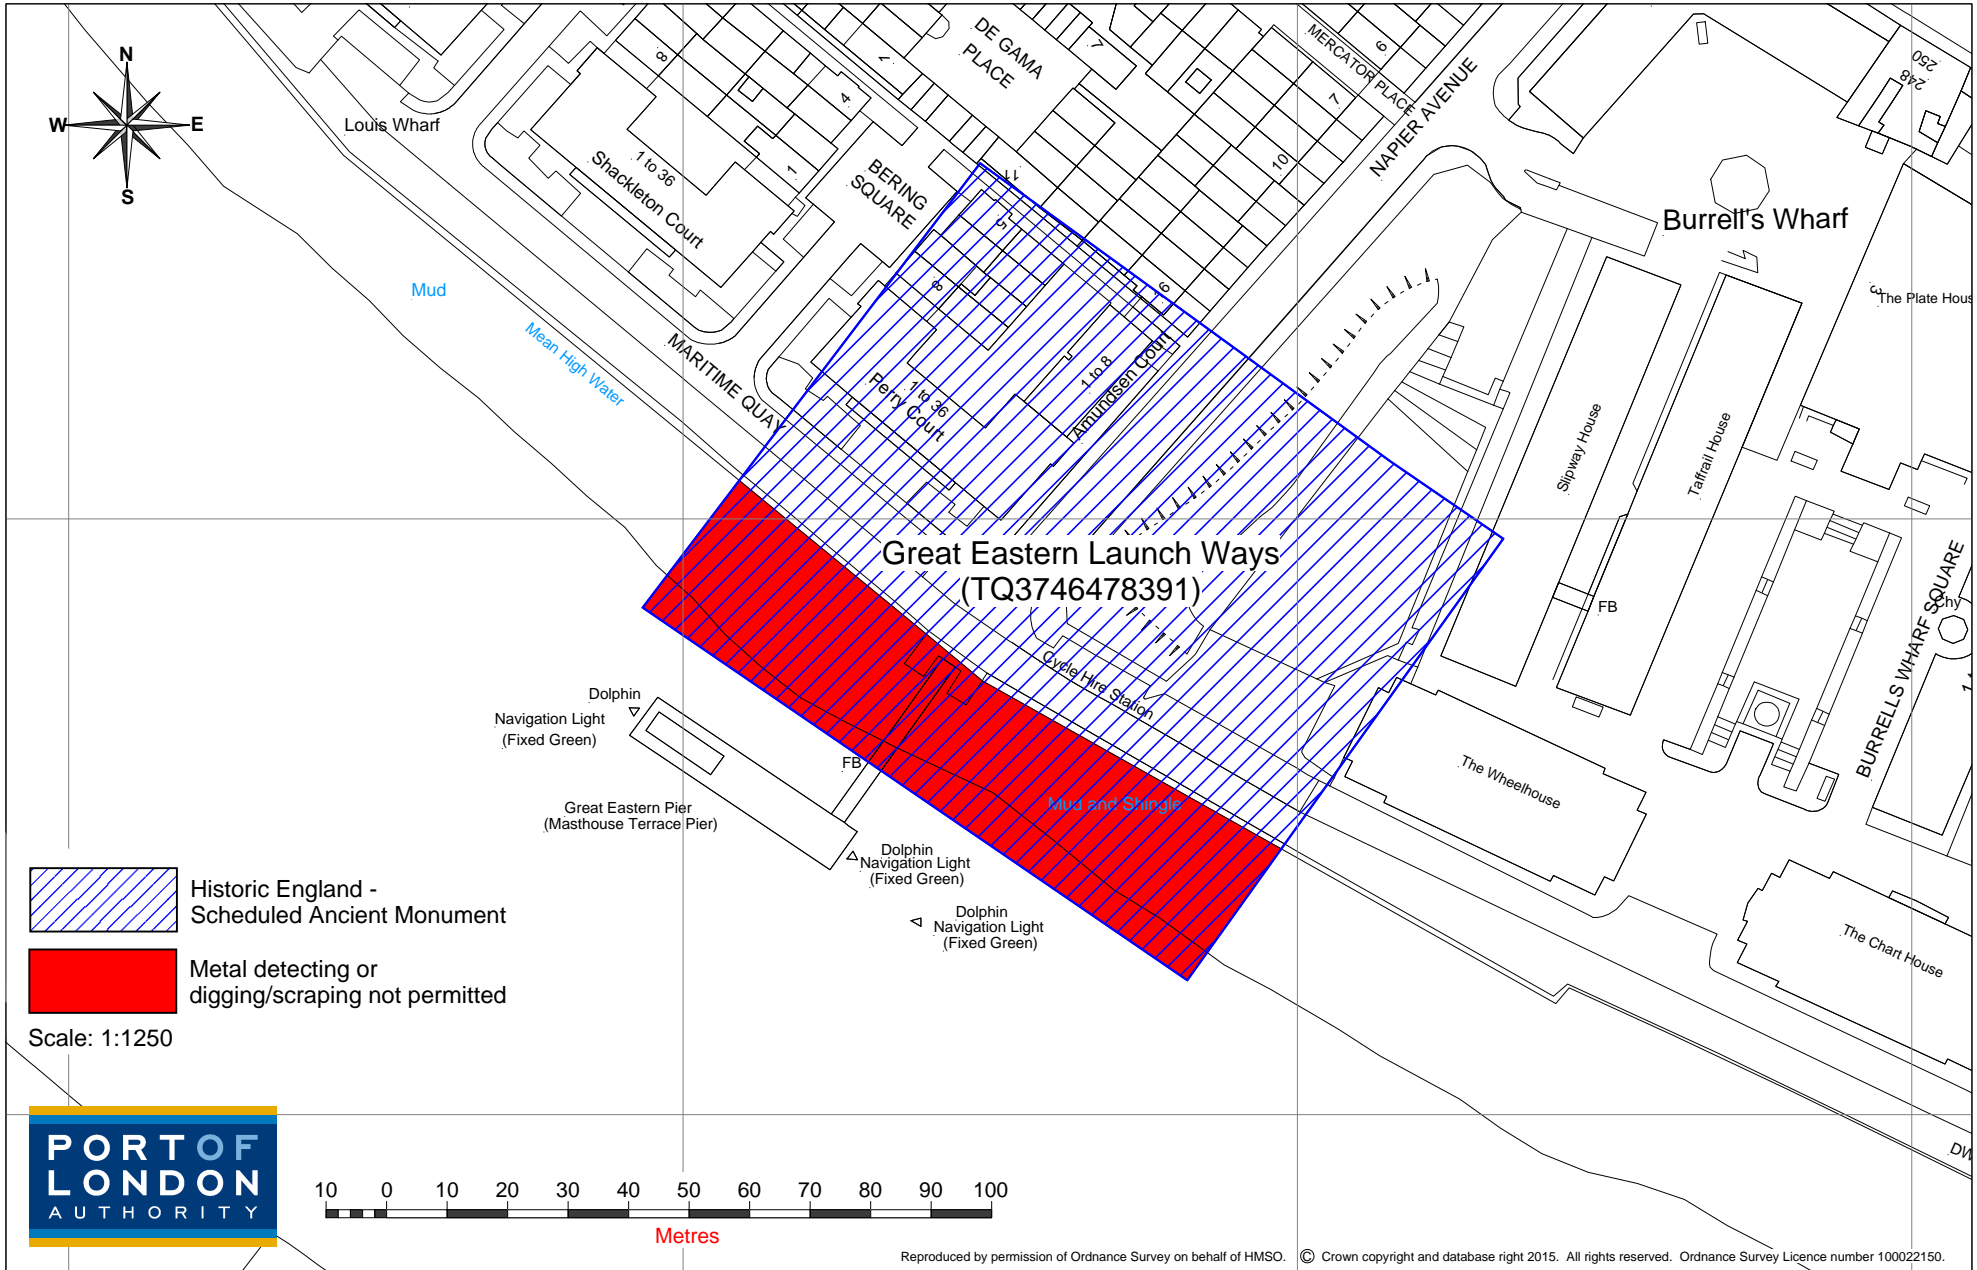

Historic England: Site of the launch ways of SS Great Eastern - Scheduled Ancient Monument

537300

537600

178400

178400

178300

178300

537300

537400

537500

537600

 Historic England - Scheduled Ancient Monument

 Metal detecting or digging/scraping not permitted

Scale: 1:1250