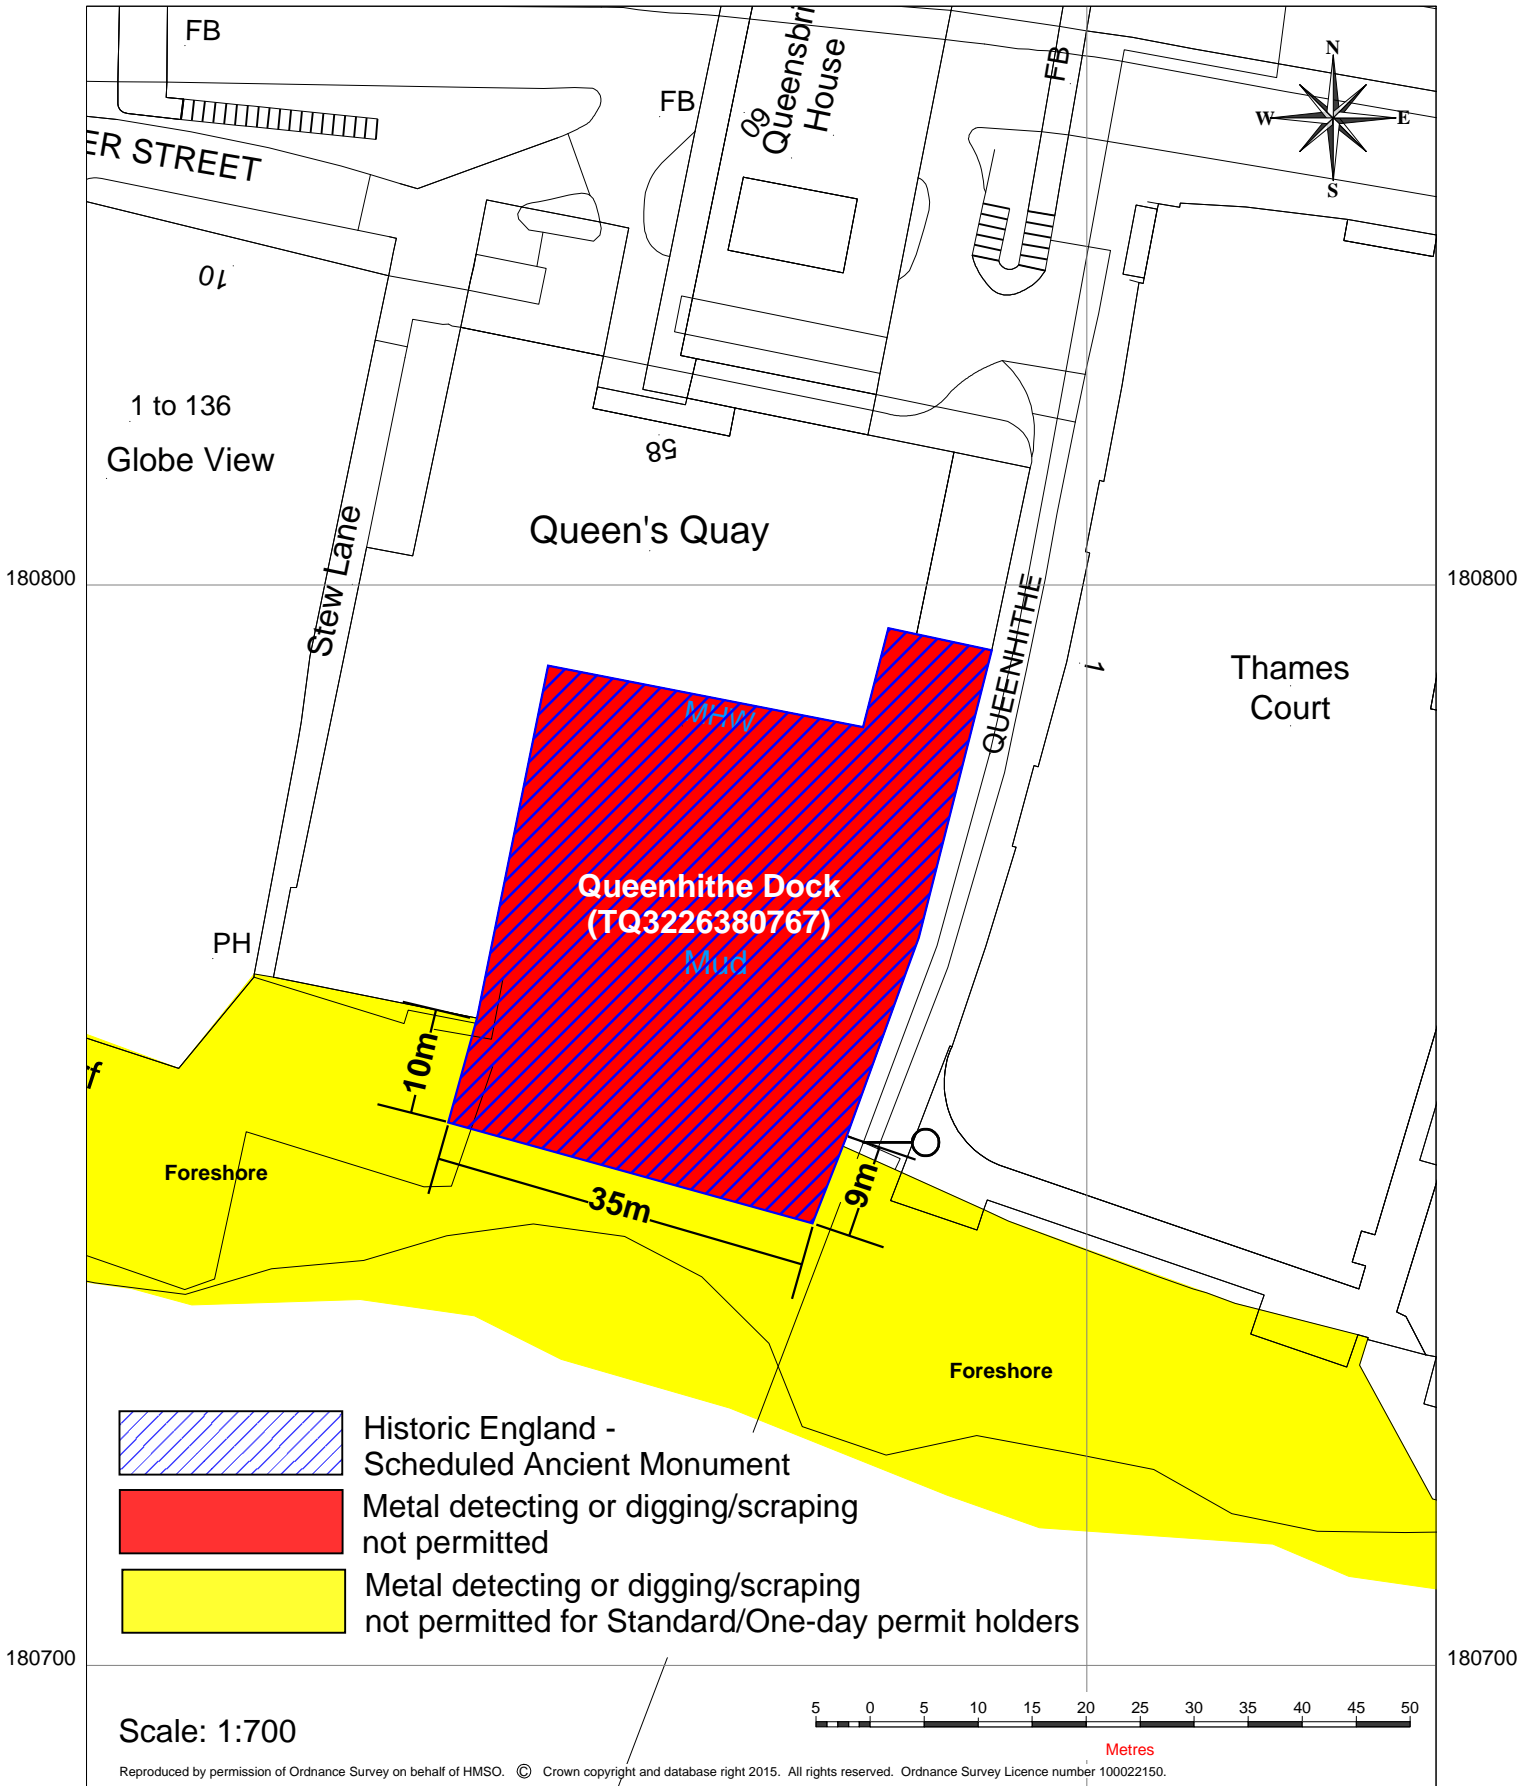

Historic England: Queenhithe Dock - Scheduled Ancient Monument

Scale: 1:700

Reproduced by permission of Ordnance Survey on behalf of HMSO. © Crown copyright and database right 2015. All rights reserved. Ordnance Survey Licence number 100022150.