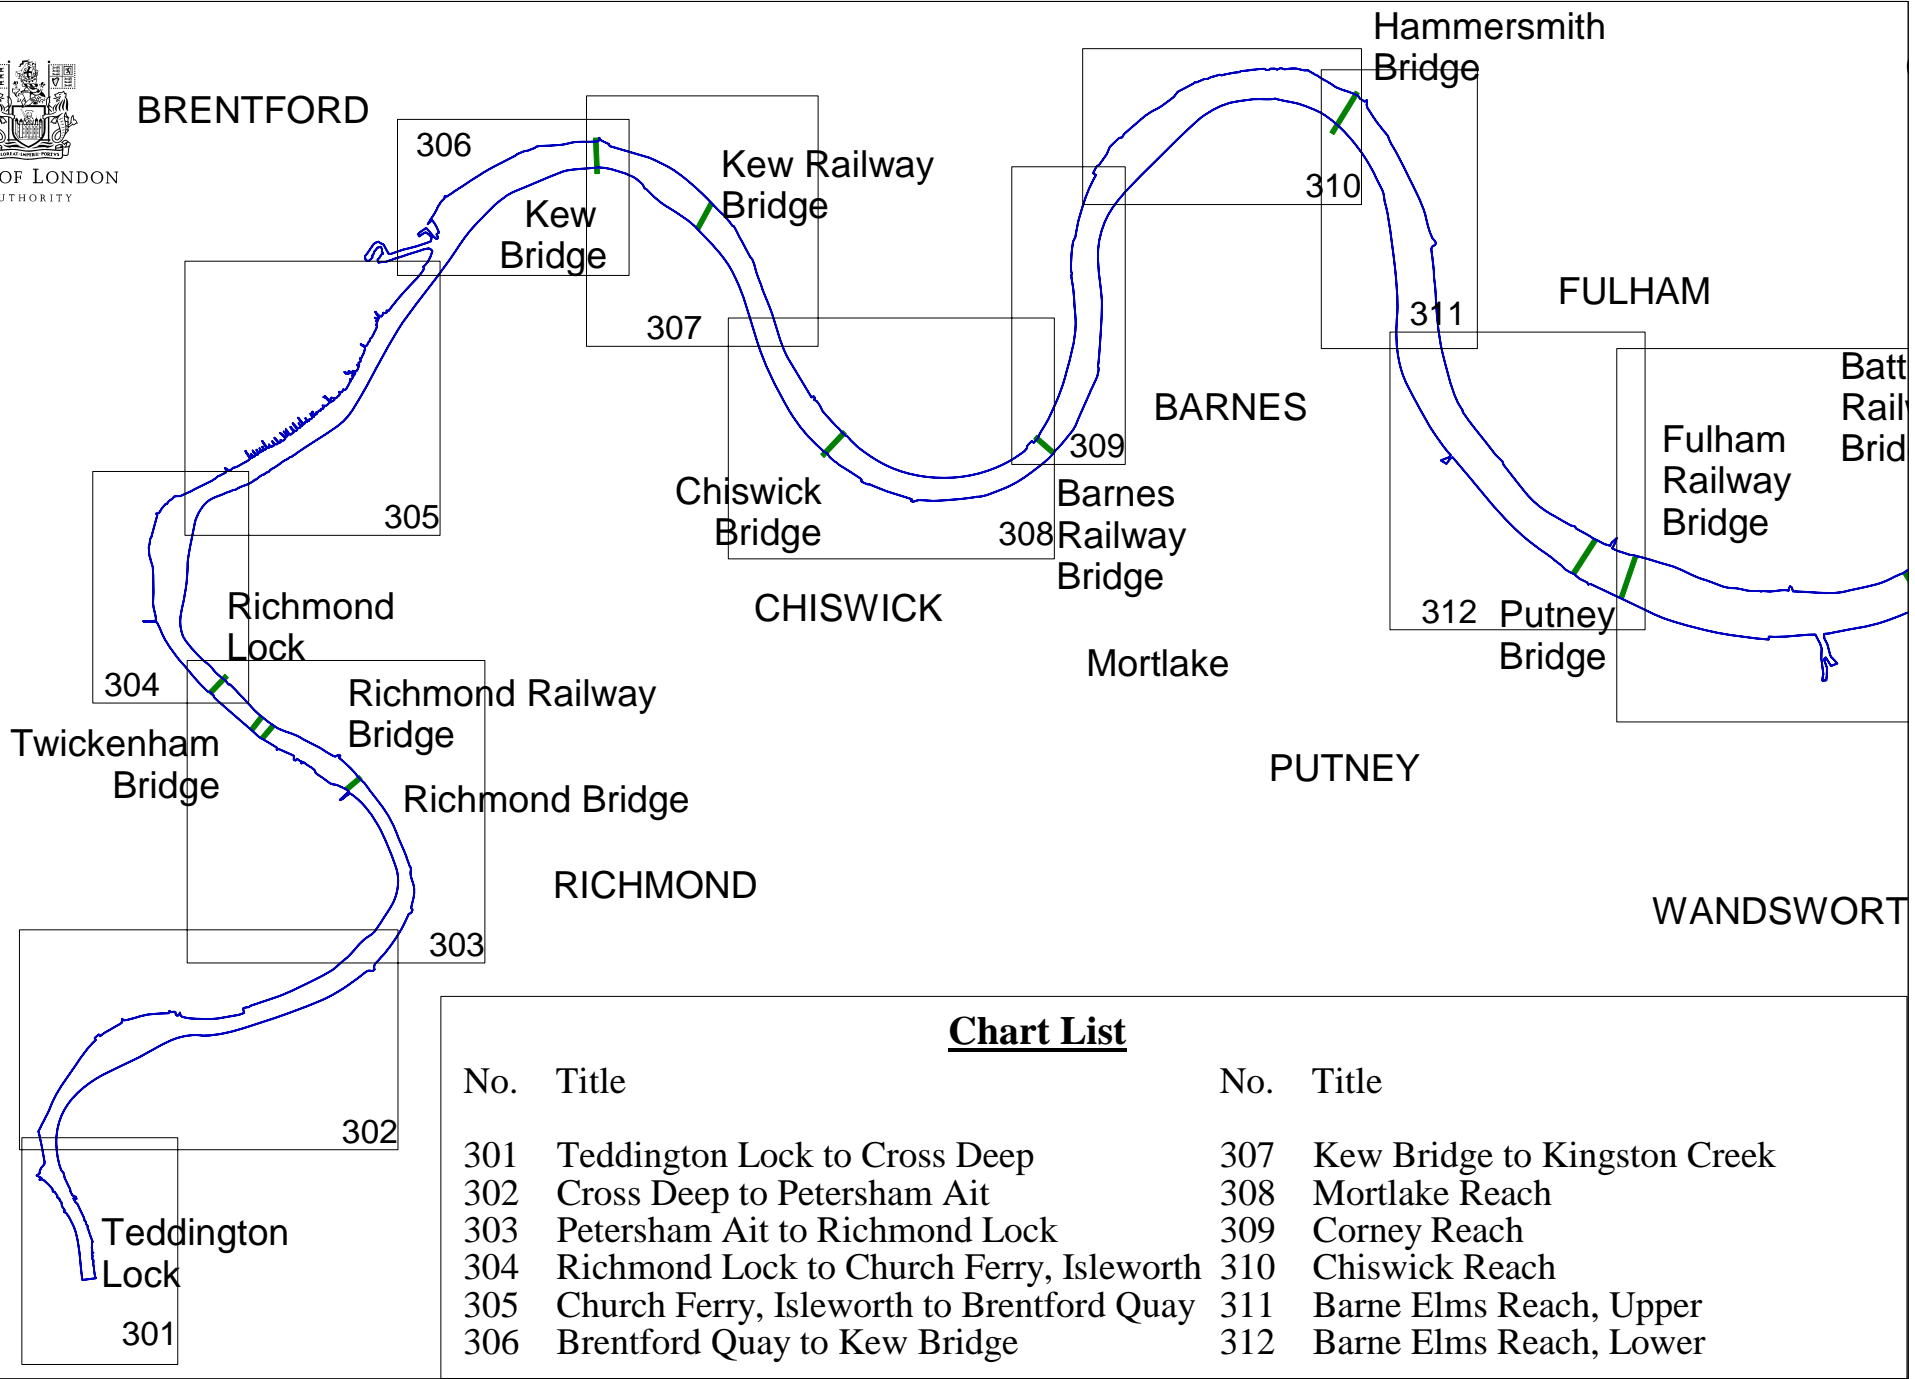

PORT OF LONDON
AUTHORITY

Chart List

No.	Title	No.	Title
301	Teddington Lock to Cross Deep	307	Kew Bridge to Kingston Creek
302	Cross Deep to Petersham Ait	308	Mortlake Reach
303	Petersham Ait to Richmond Lock	309	Corney Reach
304	Richmond Lock to Church Ferry, Isleworth	310	Chiswick Reach
305	Church Ferry, Isleworth to Brentford Quay	311	Barne Elms Reach, Upper
306	Brentford Quay to Kew Bridge	312	Barne Elms Reach, Lower