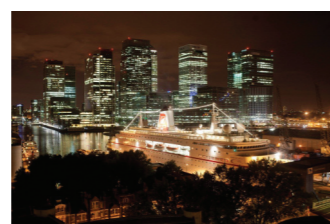

SHIPS YOU'LL SEE ON THE RIVER

Belem

Stad Amsterdam

Braemar

Gemini

WEST INDIA DOCKS

ROYAL DOCKS

Deutschland

HMS Ocean

Morgenster

Thalassa

SAIL GREENWICH FLEET